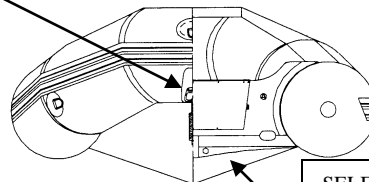

HOGGING STRIP & ROPE
HOGGING STRIP -
VEFSU18HS
LIFELINE - PEROPEBK

AIR VALVE PARTS
VALVE - RF404
VALVE BASE - RF405

FLOOR & KEEL PARTS
ALUMINUM FLOOR - HAJ1800
#1 FLOORBOARD - HAJ1800-1
#2 FLOORBOARD - HAJ1800-2
#3 FLOORBOARD - HAJ1800-3
#4 FLOORBOARD - HAJ1800-4
#5 FLOORBOARD - HAJ1800-5
ALUM. JOINT MALE - SC6221
ALUM. JOINT FEMALE - SC6222
ALUMINUM BATTENS -
DSM187AL
AIR KEEL - FIM18GY

PADDLE STRAP - C4218GY OR
C4218BK

SEAT PARTS
SEAT CHANNEL PATCH -
DC412GY OR DC412BK

TRANSOM PARTS
DOUBLE EYE BOLT - ACH16
INSIDE TRANSOM PLATE - TBD
OUTSIDE TRANSOM PLATE - TBD

SELF-BAILER PARTS
BAILER VALVE (INCLUDES FLAPPER) - C441A
BAILER PLUG - C441B
BAILER FLAPPER - C441C
SCUPPER DRAIN - SF442BK