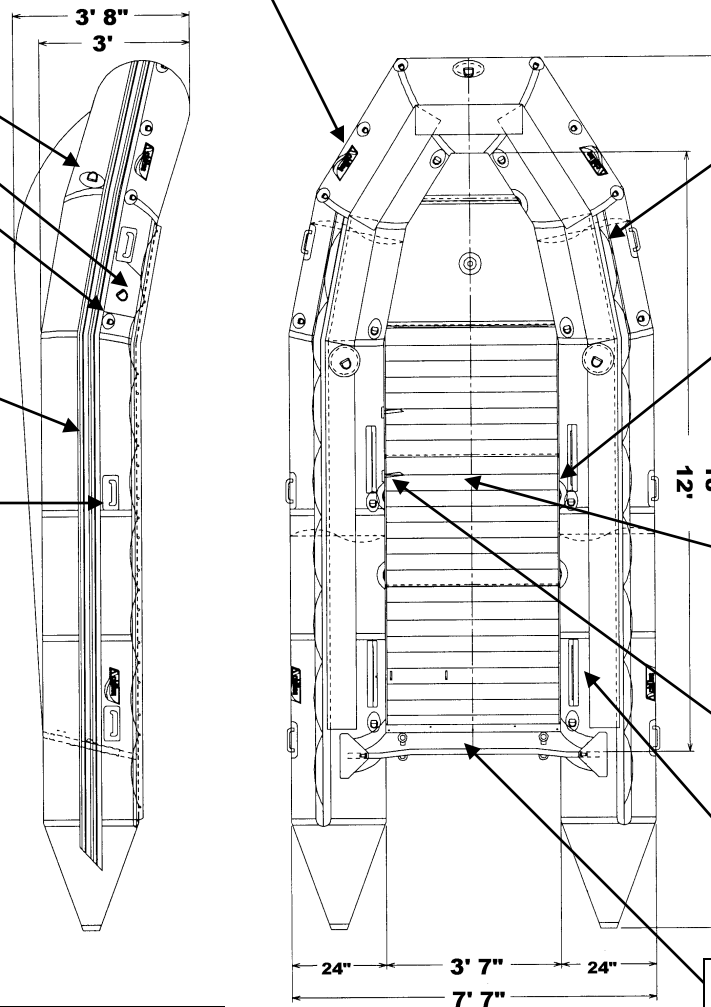

HOGGING STRIP & ROPE
HOGGING STRIP -
VEFSU18HS
LIFELINE - PEROPEBK

AIR VALVE PARTS
VALVE - RF404
VALVE BASE - RF405

FLOOR & KEEL PARTS
ALUMINUM FLOOR - HAJ1800
#1 FLOORBOARD - HAJ1800-1
#2 FLOORBOARD - HAJ1800-2
#3 FLOORBOARD - HAJ1800-3
#4 FLOORBOARD - HAJ1800-4
#5 FLOORBOARD - HAJ1800-5
ALUM. JOINT MALE - SC6221
ALUM. JOINT FEMALE - SC6222
ALUMINUM BATTENS -
DSM187AL
AIR KEEL - FIM18GY

PADDLE STRAP - C4218GY OR
C4218BK

SEAT PARTS
SEAT CHANNEL PATCH -
DC412GY OR DC412BK

TRANSOM PARTS
DOUBLE EYE BOLT - ACH16
INSIDE TRANSOM PLATE - TBD
OUTSIDE TRANSOM PLATE - TBD

SELF-BAILER PARTS
BAILER VALVE (INCLUDES FLAPPER) - C441A
BAILER PLUG - C441B
BAILER FLAPPER - C441C
SCUPPER DRAIN - SF442BK

SU-18

2023

LINE DRAWING & PARTS LIST